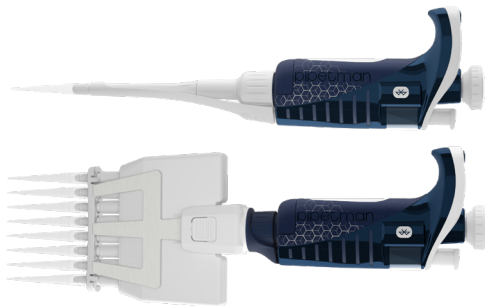

Improve Traceability on the Bench

Integrate a tablet on the bench in a safe and convenient way. Easily capture notes, pictures, and monitor your protocols.

Automatically track protocol run conditions from PIPETMAN M Connected and through the connected environment sensor.

Tablet with PipettePilot and PipetteScope apps
Interact with all your apps and the web at the bench with the most recent SAMSUNG tab.

Already loaded with PipettePilot to automatically create and track microplate pipetting tasks and monitor other device activities.

Also loaded with PipetteScope to keep tabs on your pipette last calibration, user's guides, and other useful pipetting metrics.

Benchtop Pipetting Accessories

Get all the accessories to bring your tablet on the bench and to pipette with it: microplate holder, tempered glass screen protector, 5V power adapter, microplate and strip adapters.

Environment Sensor

Monitor temperature, pressure, and humidity during your experiment with your environment sensor. And compare the conditions of your experiments.

CONNECT PIPETTES

PIPETMAN M Connected

An electronic pipette that interacts in real time with the PipettePilot app on your TRACKMAN Connected.